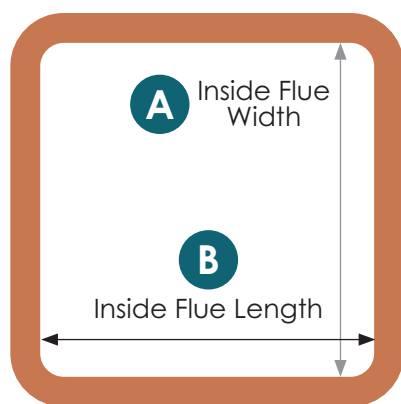

# SIZE CHART

DAMPER SIZE	SEAL TIGHT			
	A FITS INSIDE FLUE WIDTHS (INCHES)	B FITS INSIDE FLUE LENGTHS (INCHES)	INSIDE DAMPER DIMENSION (W X L) INCHES	OUTSIDE DAMPER DIMENSION (W X L) INCHES
8 x 8	7" - 9"	7" - 9"	7" x 7"	9¼" x 9¼"
8 x 17	7" - 9"	15" - 17"	6½" x 15"	9" x 17½"
9 x 13	7" - 9"	12" - 13"	6½" x 11¼"	9¼" x 13¼"
12 x 16	10" - 12"	13" - 16"	9½" x 13"	12½" x 16"
13 x 13	10" - 13"	10" - 13"	9⅝" x 9⅝"	13⅛" x 13⅛"
13 x 18	10" - 13"	15" - 18"	9⅝" x 15"	13" x 18"
18 x 18	15" - 18"	15" - 18"	15" x 15"	18" x 18"

**SEAL TIGHT**  
chimney damper

**NOTE:** Seal Tight Dampers Open Inward